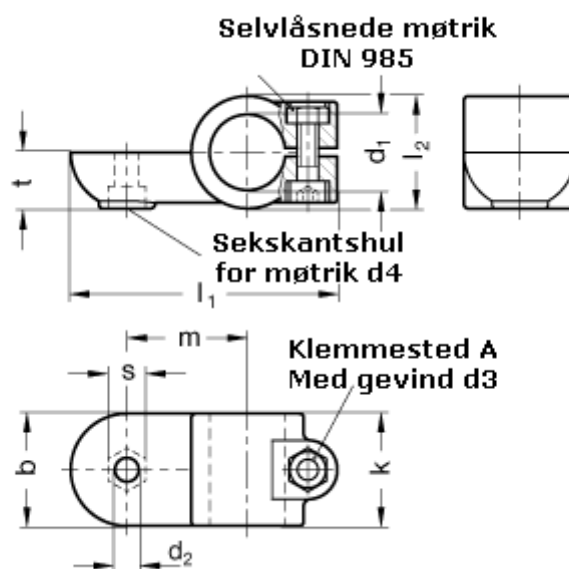

Article number: 20278B50IV2BL

Description: E+G Swivel clamp connector
GN278-B50-IV-2-BL

Measures

$b = 65$	$m = 70$
$d_1 = B50$	$s = 17.0$
$d_2 = 10.5$	$t = 32.5$
$d_3 = M10$	
$d_4 = M10$	
$k = 65$	
$l_1 = 148$	
$l_2 = 65$	